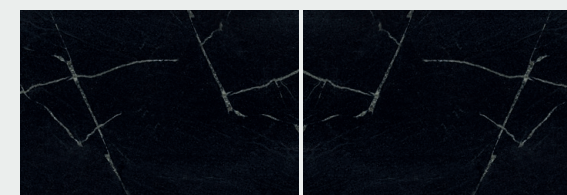

FINISHES
POLISHED, LEATHERED

AVAILABILITY
2/3 CM SLABS, BLOCKS

THUNDERBOLT GRANITE

MOST SUITABLE
INDOORS/OUTDOORS

FINISHES
POLISHED, LEATHERED
BRUSHED

AVAILABILITY
2/3 CM SLABS, BLOCKS

BOOKMATCHED

ORNAMENTAL GRANITE

MOST SUITABLE
INDOORS
APPLICATIONS

FINISHES
POLISHED, LEATHERED
BRUSHED

AVAILABILITY
2/3 CM SLABS

Córrego São Gonçalo - Polo Industrial Boa Sorte
São Domingos do Norte, ES - BRASIL

+55 27 99900-7618
export@mineracaomarianelli.com.br