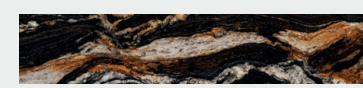

Forest Green
Pages 6-7

Forest Crystal
Pages 8-9

Fuji
Pages 10-11

White Galaxy
Pages 12-13

White Stellar
Pages 14-15

Bianco Romano
Pages 16-17

Saturninus
Pages 18-19

Black Fusion
Pages 20-21

Aurora Black
Pages 22-23

Thunderbolt
Pages 24-25

Ornamental
Page 26-27

FOREST GREEN QUARTZITE/CRYSTAL

BACKLIGHT

MOST SUITABLE
INDOORS/ OUTDOORS
APPLICATIONS

FINISHES
POLISHED

AVAILABILITY
2/3 CM SLABS, BLOCKS