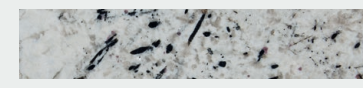

Forest Green
Pages 6-7

Forest Crystal
Pages 8-9

Fuji
Pages 10-11

White Galaxy
Pages 12-13

White Stellar
Pages 14-15

Bianco Romano
Pages 16-17

Saturninus
Pages 18-19

Black Fusion
Pages 20-21

Aurora Black
Pages 22-23

Thunderbolt
Pages 24-25

Ornamental
Page 26-27

FOREST GREEN QUARTZITE/CRYSTAL

BACKLIGHT

MOST SUITABLE
INDOORS/ OUTDOORS
APPLICATIONS

FINISHES
POLISHED

AVAILABILITY
2/3 CM SLABS, BLOCKS