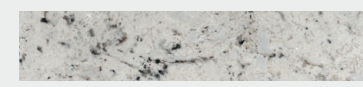

Forest Green
Pages 6-7

Forest Crystal
Pages 8-9

Fuji
Pages 10-11

White Galaxy
Pages 12-13

White Stellar
Pages 14-15

Bianco Romano
Pages 16-17

Saturninus
Pages 18-19

Black Fusion
Pages 20-21

Aurora Black
Pages 22-23

Thunderbolt
Pages 24-25

Ornamental
Page 26-27

FOREST GREEN QUARTZITE/CRYSTAL

BACKLIGHT

MOST SUITABLE
INDOORS/ OUTDOORS
APPLICATIONS

FINISHES
POLISHED

AVAILABILITY
2/3 CM SLABS, BLOCKS

AVAILABILITY
2/3 CM SLABS, BLOCKS

WHITE GALAXY GRANITE

MOST SUITABLE
INDOORS
APPLICATIONS

FINISHES
POLISHED, LEATHERED
BRUSHED

AVAILABILITY
2/3 CM SLABS, BLOCKS

WHITE STELLAR
GRANITE

MOST SUITABLE
INDOORS
APPLICATIONS