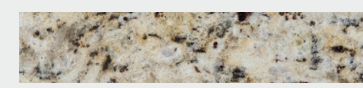

Forest Green
Pages 6-7

Forest Crystal
Pages 8-9

Fuji
Pages 10-11

White Galaxy
Pages 12-13

White Stellar
Pages 14-15

Bianco Romano
Pages 16-17

Saturninus
Pages 18-19

Black Fusion
Pages 20-21

Aurora Black
Pages 22-23

Thunderbolt
Pages 24-25

Ornamental
Page 26-27

FOREST GREEN QUARTZITE/CRYSTAL

BACKLIGHT

MOST SUITABLE
INDOORS/ OUTDOORS
APPLICATIONS

FINISHES
POLISHED

AVAILABILITY
2/3 CM SLABS, BLOCKS

AVAILABILITY
2/3 CM SLABS, BLOCKS

WHITE GALAXY GRANITE

MOST SUITABLE
INDOORS
APPLICATIONS

FINISHES
POLISHED, LEATHERED
BRUSHED

AVAILABILITY
2/3 CM SLABS, BLOCKS

WHITE STELLAR
GRANITE

MOST SUITABLE
INDOORS
APPLICATIONS